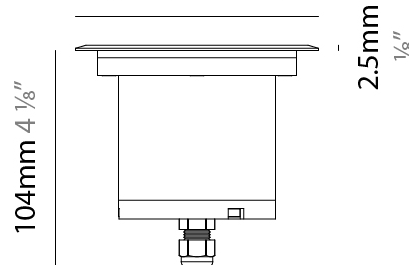

Ø116mm 4 5/16"